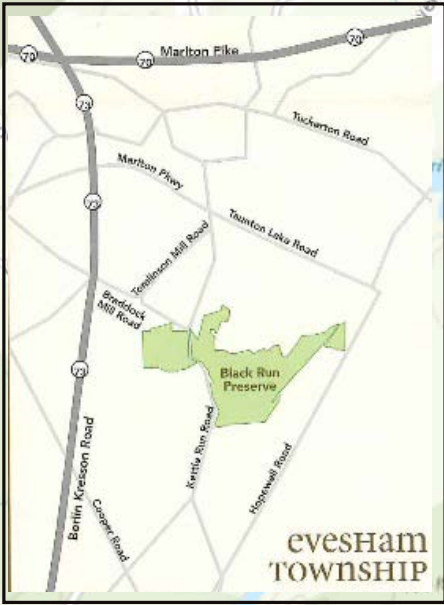

Trails

- Peaceful Partners Trail
- Long Path
- Black Run Trail
- - - Bog Trail
- Kettle Trail
- Link Trail
- Borton's Connector
- Cross Trail
- - - REI Co-op Trail
- Nature Trail
- Trailhead

evesham
TOWNSHIP