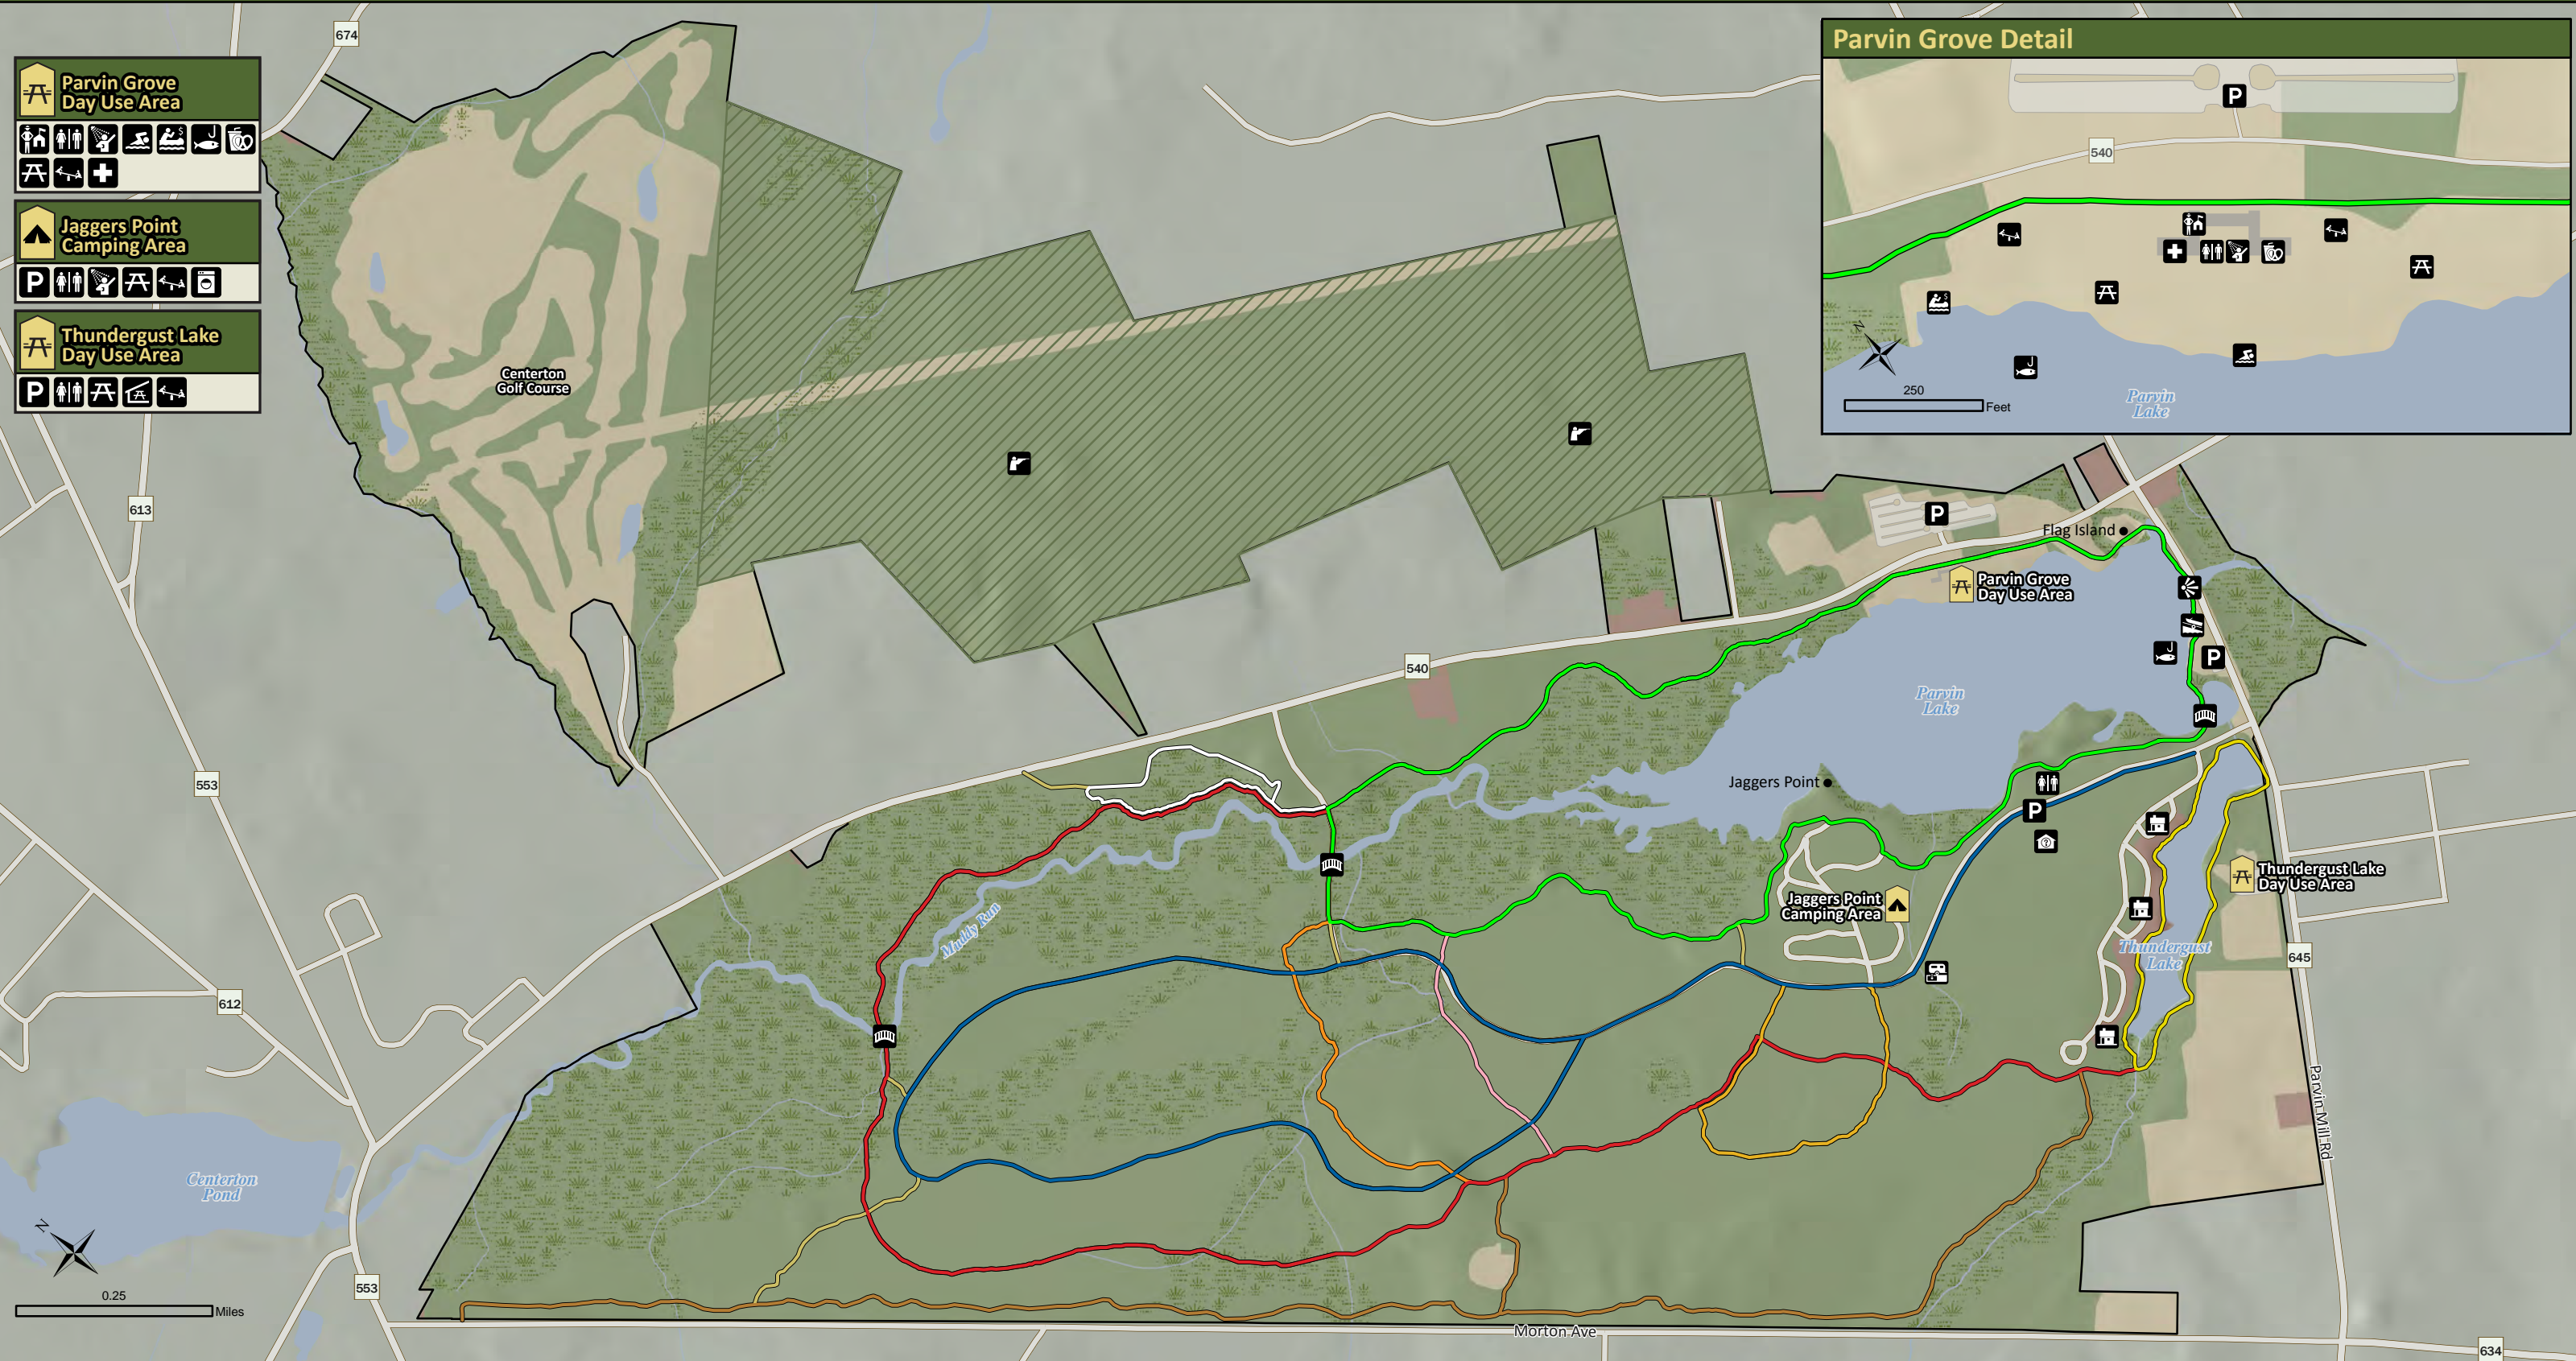

PARVIN State Park

Open Field or Grass	Wetland	Black Oak Trail (2.5 mi)	Long Trail (2.9 mi)	Thundergust Trail (1 mi)	Boat Launch	Concession	Hunting	Park Office	Restrooms	Trailer Sanitary Station
Forest	Restricted Area	Flat Trail (0.35 mi)	Lost Trail (0.7 mi)	Trail Connector	Bridge	Drinking Water	Interpretive Center	Picnic Area	Scenic View	
Developed Area		Forest Loop (3.2 mi)	Nature Trail (0.67 mi)		Cabins	First Aid	Laundry	Picnic Shelter	Shower	
Water		Knoll Trail (0.5 mi)	Parvin Lake Trail (3 mi)		Canoe Rental	Fishing	Parking Lot	Playground	Swimming	