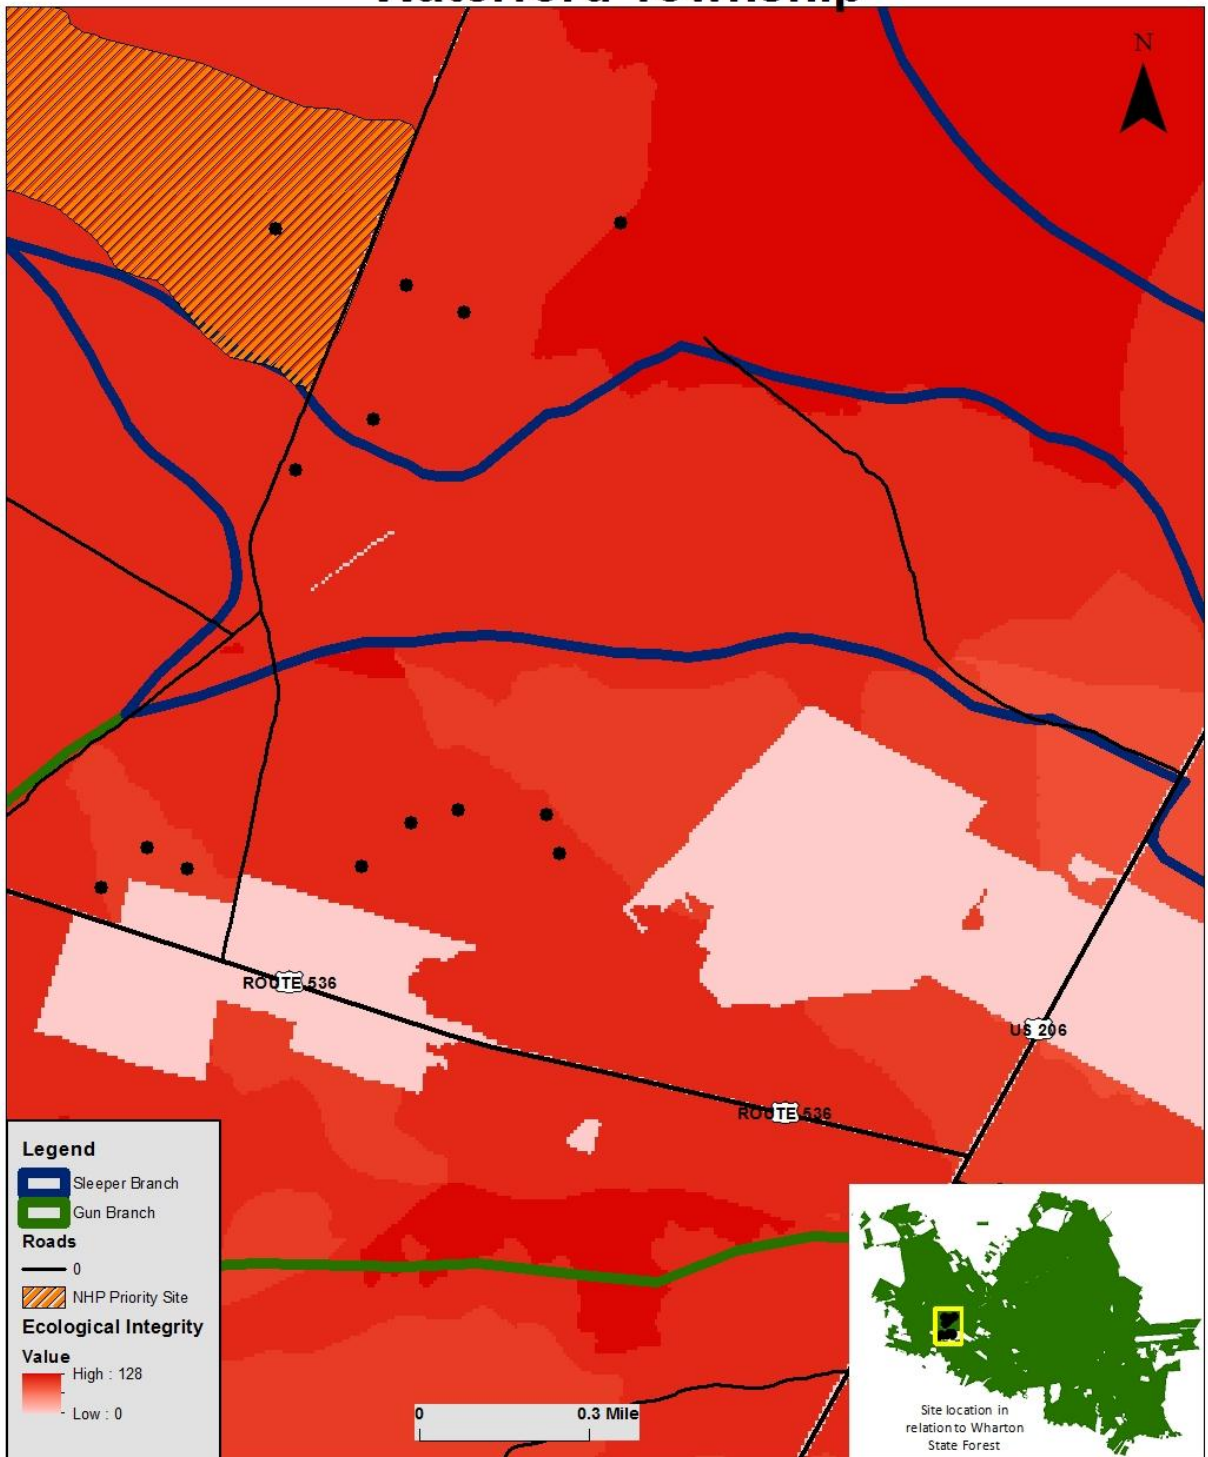

Proposed Restoration Sites Wharton State Forest Waterford Township

This map identifies the location of 14 proposed restoration sites within Wharton State Forest. Included are the borders of the two sub watersheds in which these sites exist, the Index of Ecological Integrity for the proposed area, and the Sand Ridge Pond Natural Heritage Program Priority site

Proposed Restoration Sites Wharton State Forest Waterford Township

This map identifies the location of 14 proposed restoration sites within Wharton State Forest. Included are the borders of the two sub watersheds in which these sites exist, and T&E species habitat