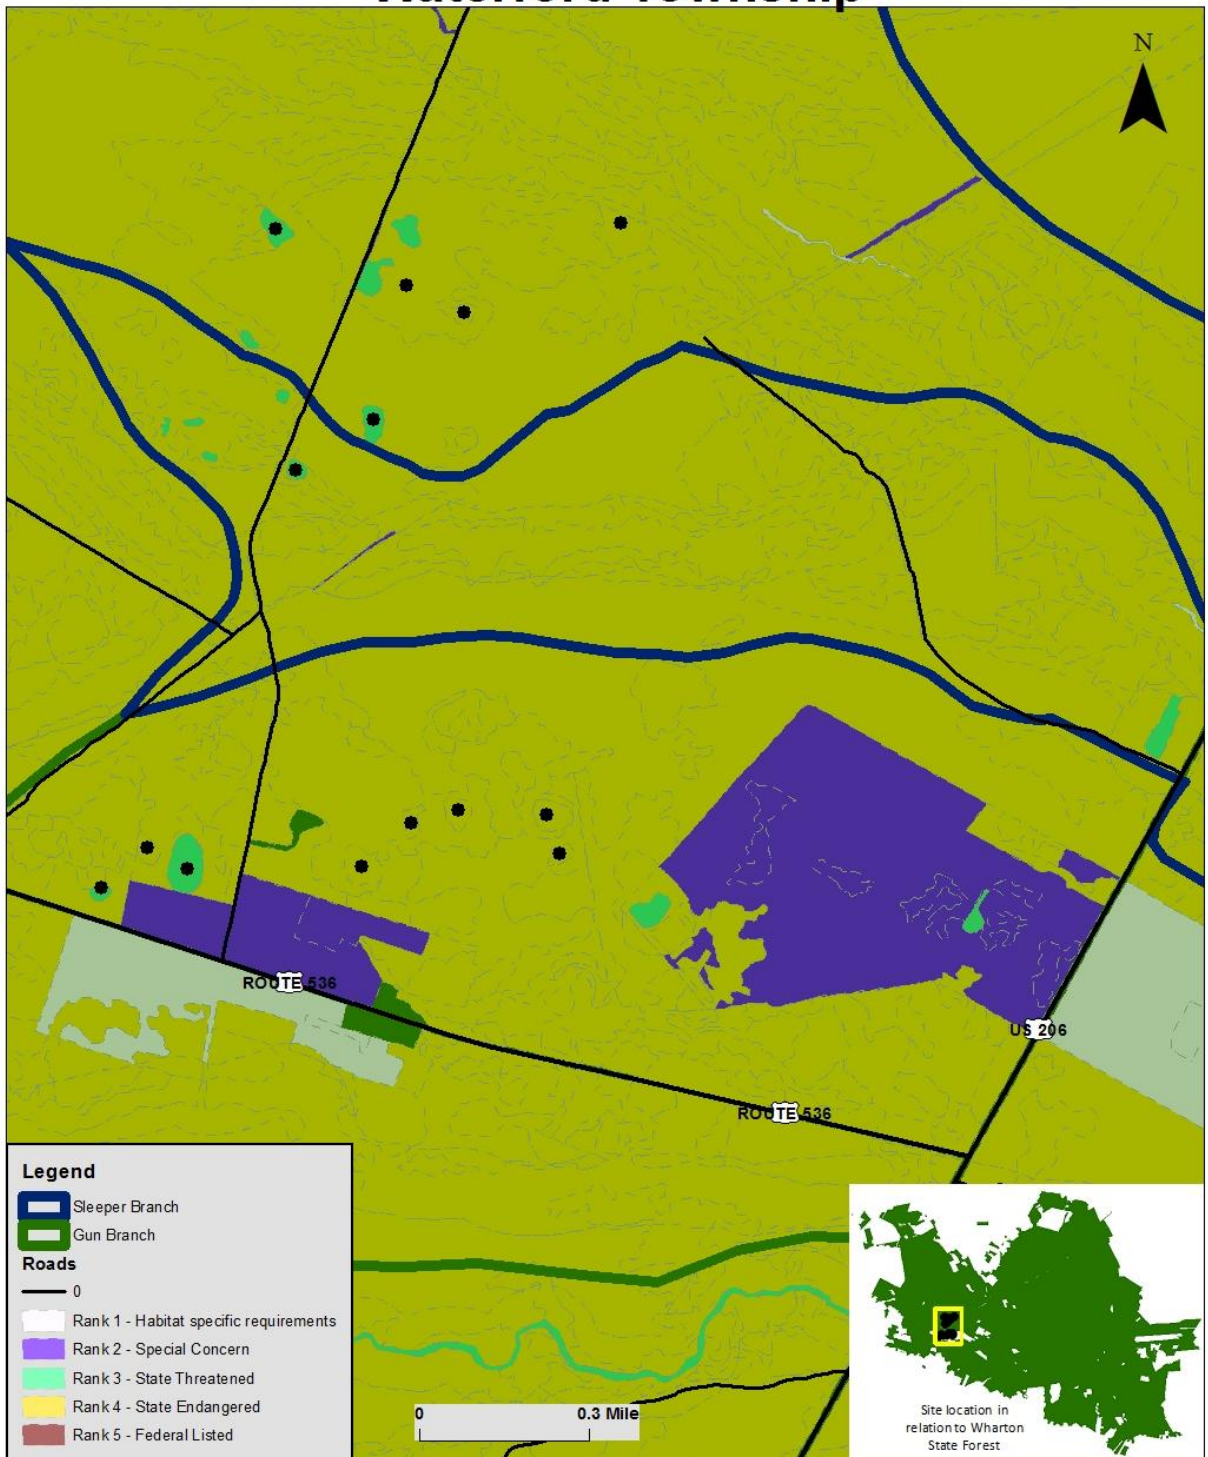

Proposed Restoration Sites Wharton State Forest Waterford Township

This map identifies the location of 14 proposed restoration sites within Wharton State Forest. Included are the borders of the two sub watersheds in which these sites exist, the Index of Ecological Integrity for the proposed area, and the Sand Ridge Pond Natural Heritage Program Priority site

Proposed Restoration Sites Wharton State Forest Waterford Township

This map identifies the location of 14 proposed restoration sites within Wharton State Forest. Included are the borders of the two sub watersheds in which these sites exist, and T&E species habitat