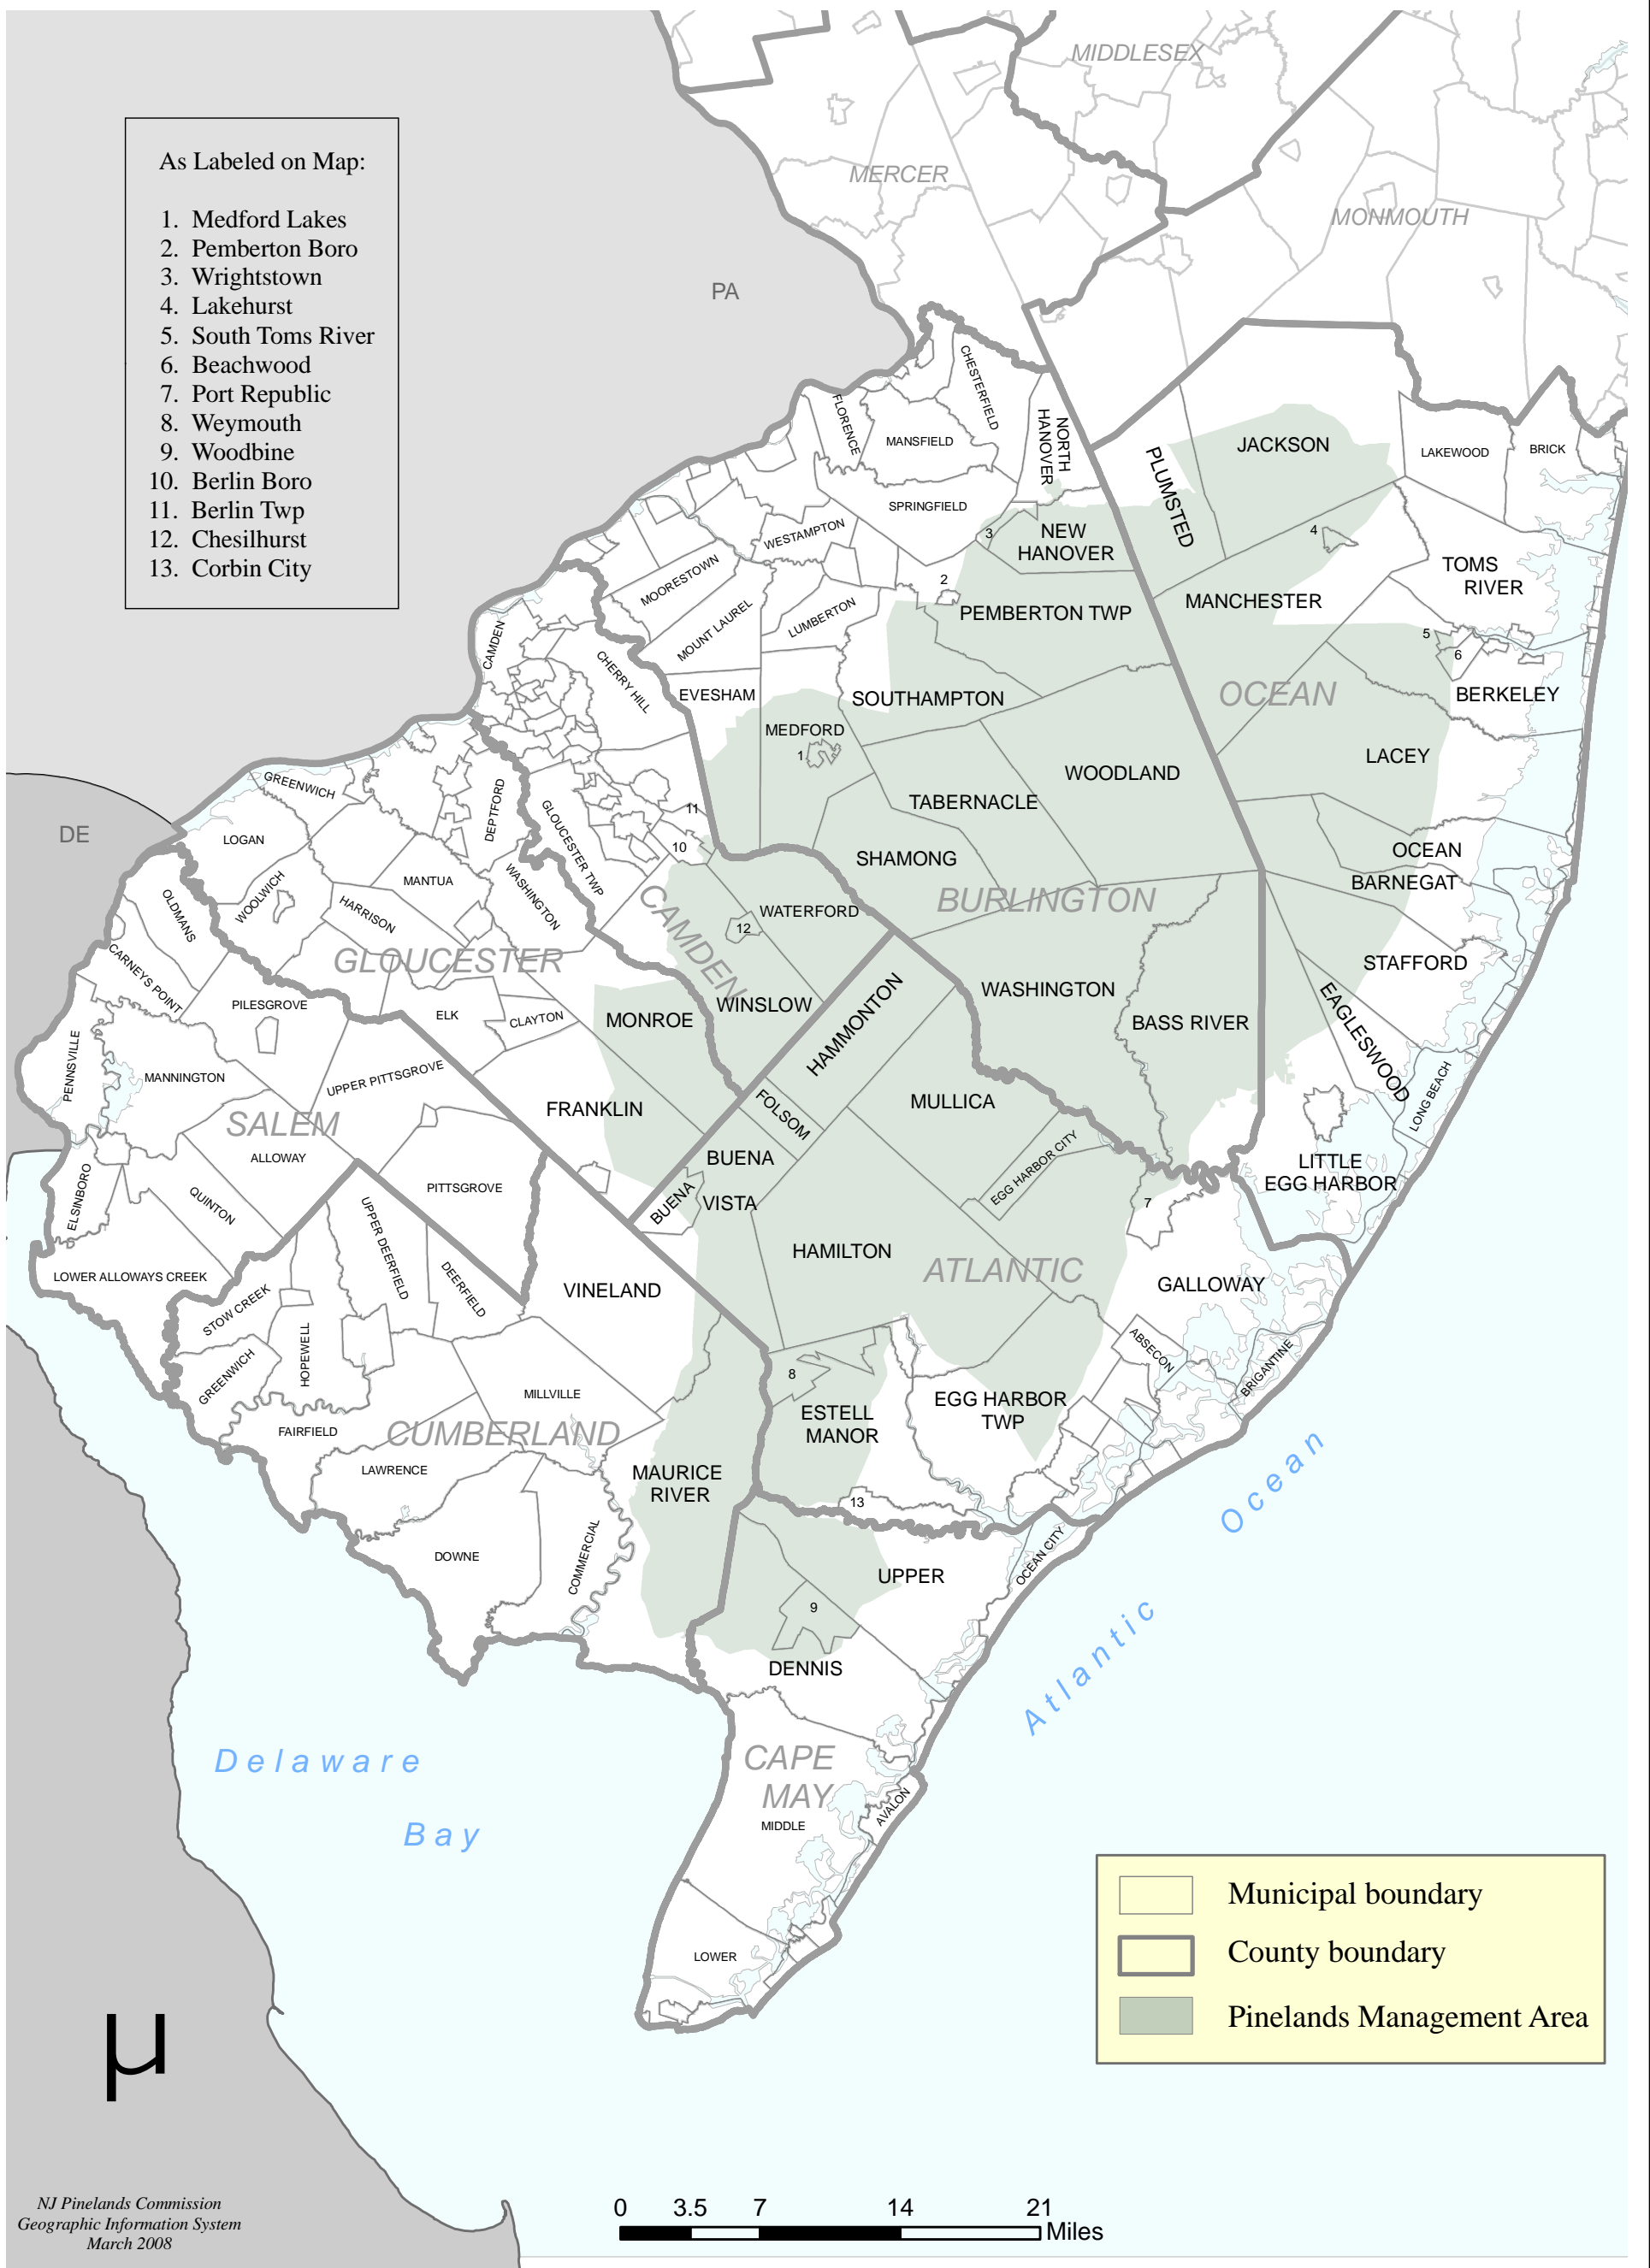

# Municipalities of the Pinelands

As Labeled on Map:

1. Medford Lakes
2. Pemberton Boro
3. Wrightstown
4. Lakehurst
5. South Toms River
6. Beachwood
7. Port Republic
8. Weymouth
9. Woodbine
10. Berlin Boro
11. Berlin Twp
12. Chesilhurst
13. Corbin City

	Municipal boundary
	County boundary
	Pinelands Management Area