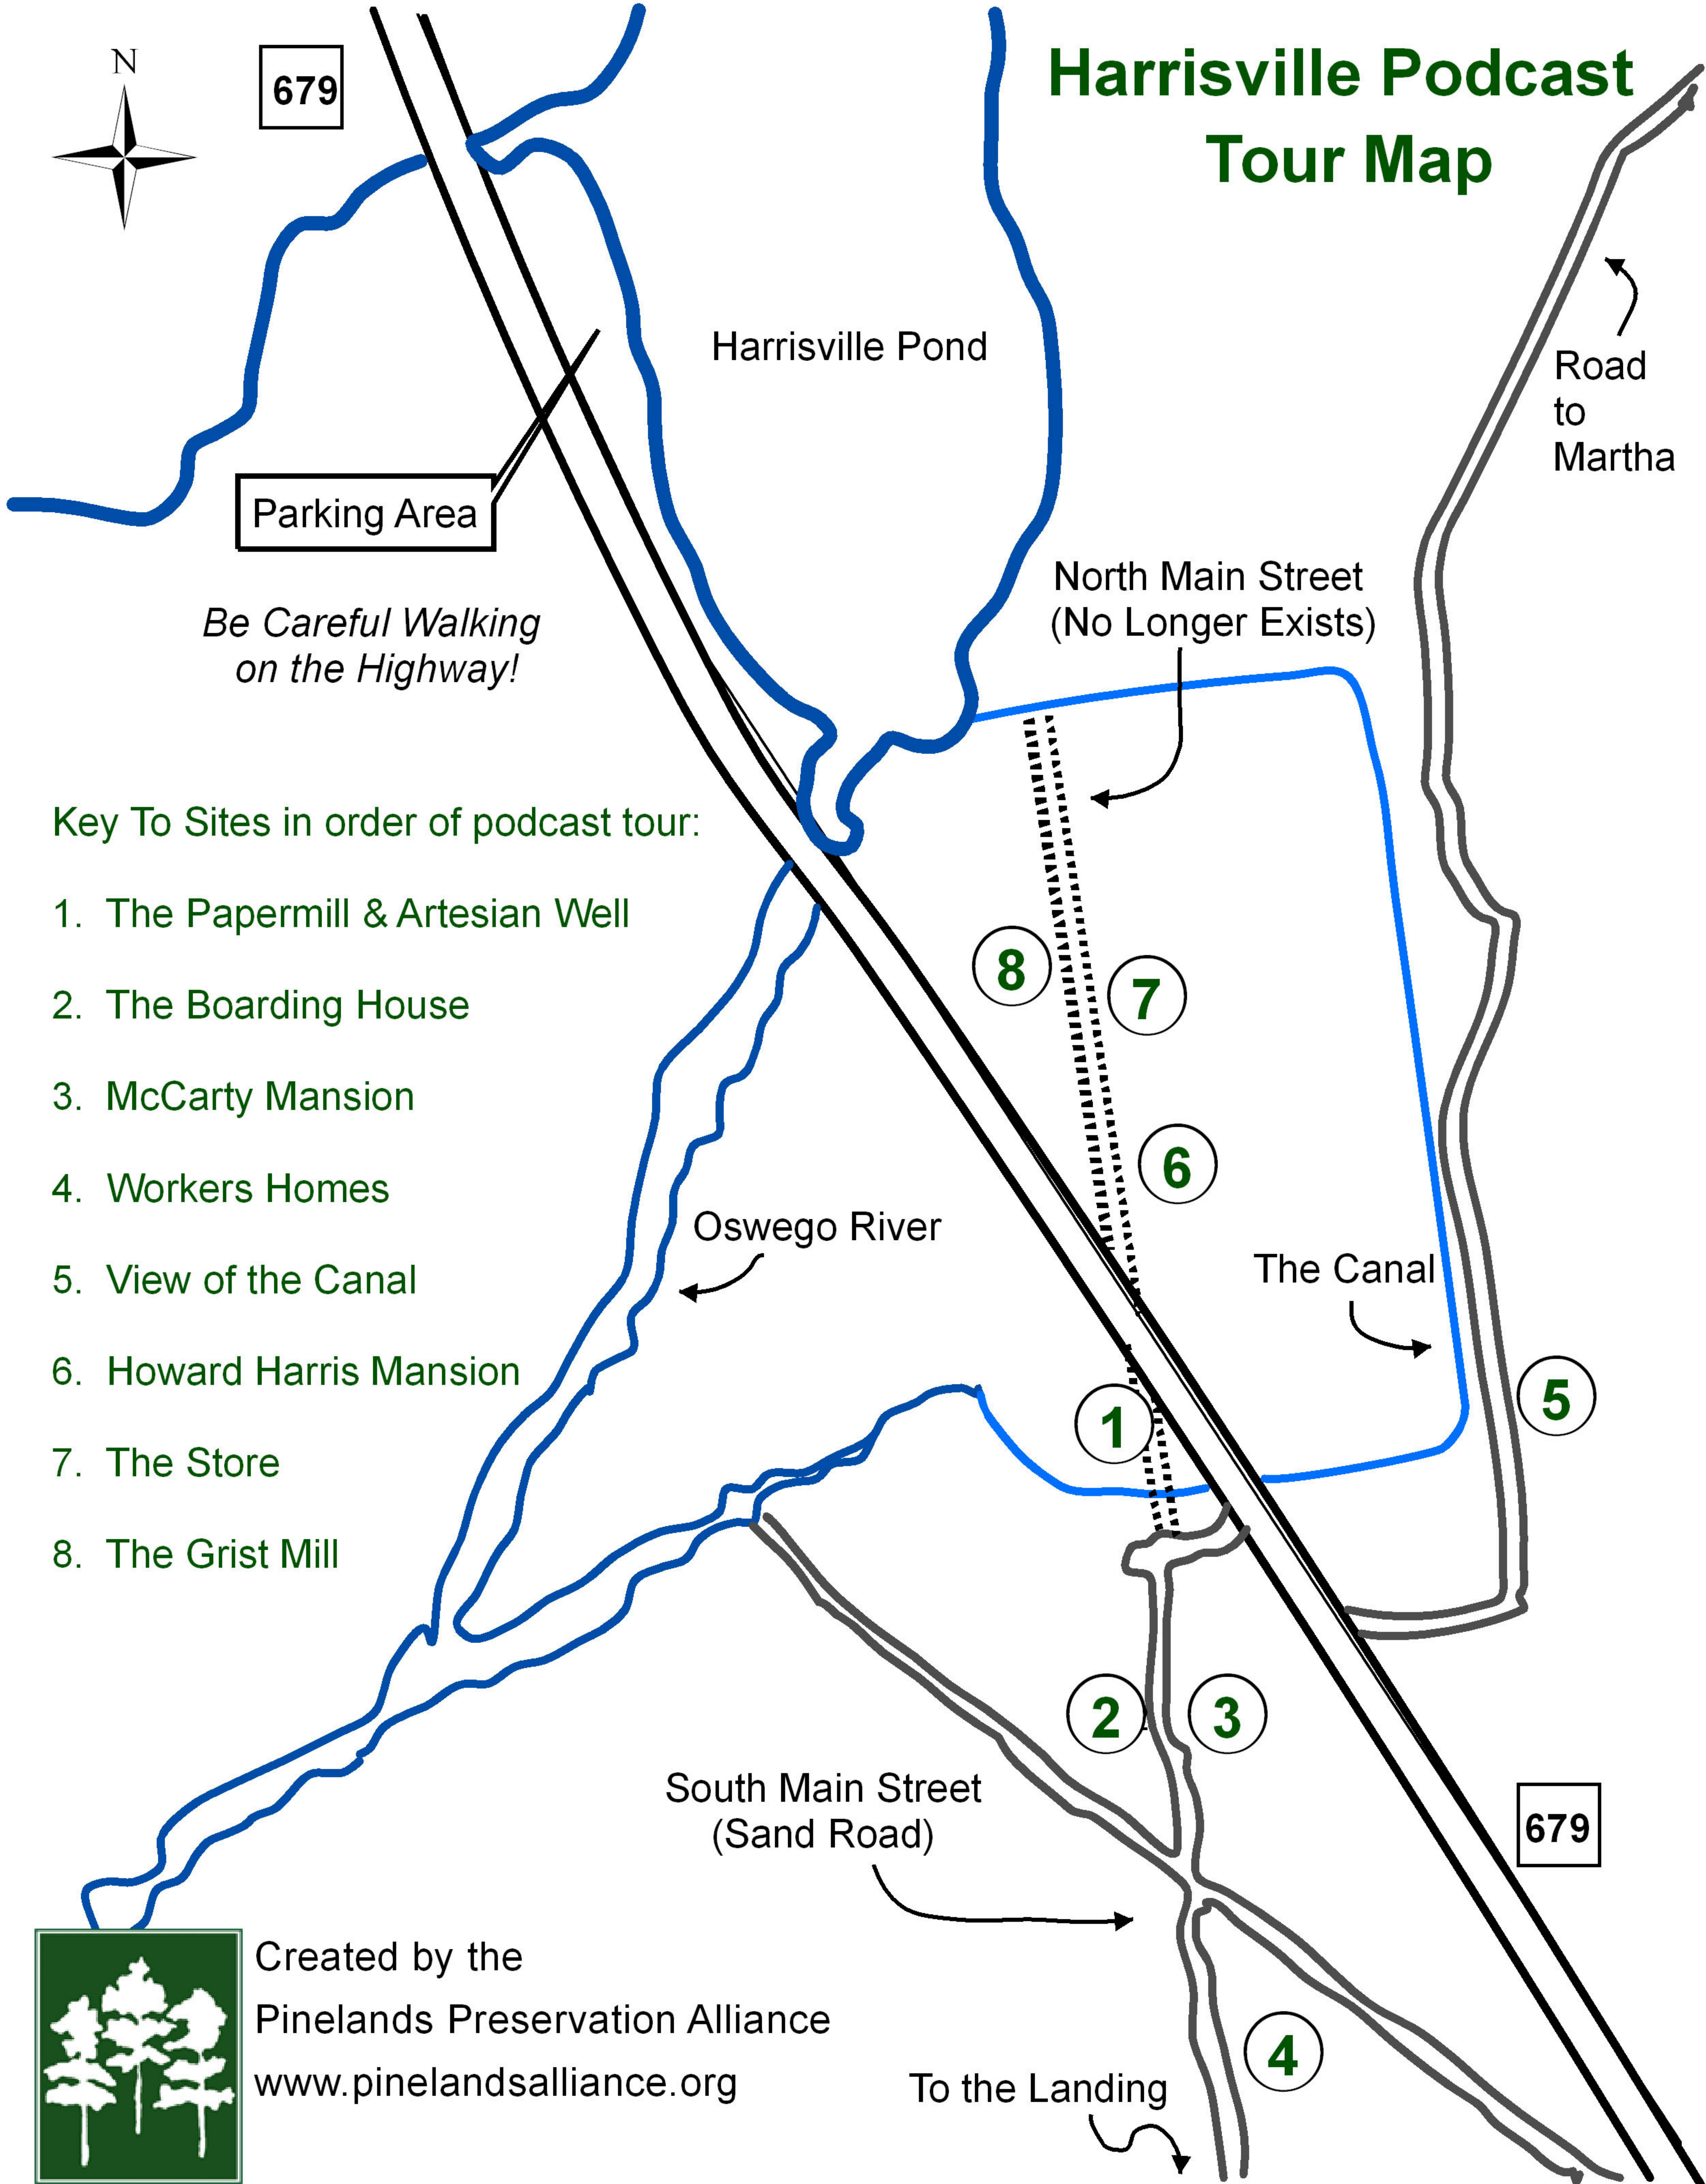

# Harrisville Podcast Tour Map

679

Parking Area

*Be Careful Walking on the Highway!*

Harrisville Pond

Road to Martha

North Main Street (No Longer Exists)

### Key To Sites in order of podcast tour:

- 1. The Papermill & Artesian Well
- 2. The Boarding House
- 3. McCarty Mansion
- 4. Workers Homes
- 5. View of the Canal
- 6. Howard Harris Mansion
- 7. The Store
- 8. The Grist Mill

Oswego River

The Canal

South Main Street (Sand Road)

679

To the Landing

Created by the  
Pinelands Preservation Alliance  
[www.pinelandsalliance.org](http://www.pinelandsalliance.org)